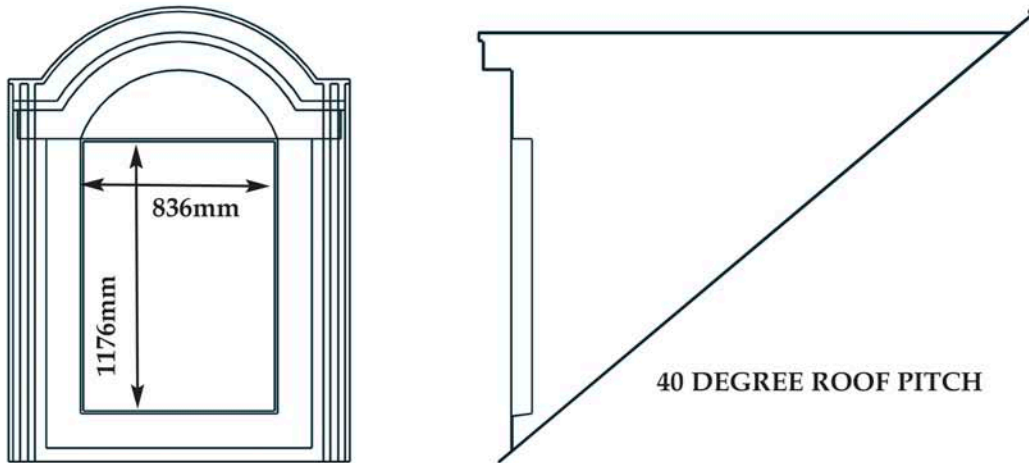

READY TO GO

USUAL PRICE £1086.00 PLUS VAT

BARGAIN EX-WORKS PRICE OF ONLY £700.00 PLUS VAT

FOR DETAILS SEE REVERSE SIDE

STANDARD *QUICK-FIX* DORMER No 625

**THE WESSEX *QUICK-FIX* STANDARD DORMER NO 625
WINDOW OPENING 1176mm HIGH x 836mm WIDE
ROOF PITCH 40 DEGREE
COMPLETE WITH
INTEGRAL TIMBER STUDDING AND INSULATION
COLOUR: LEAD GREY**